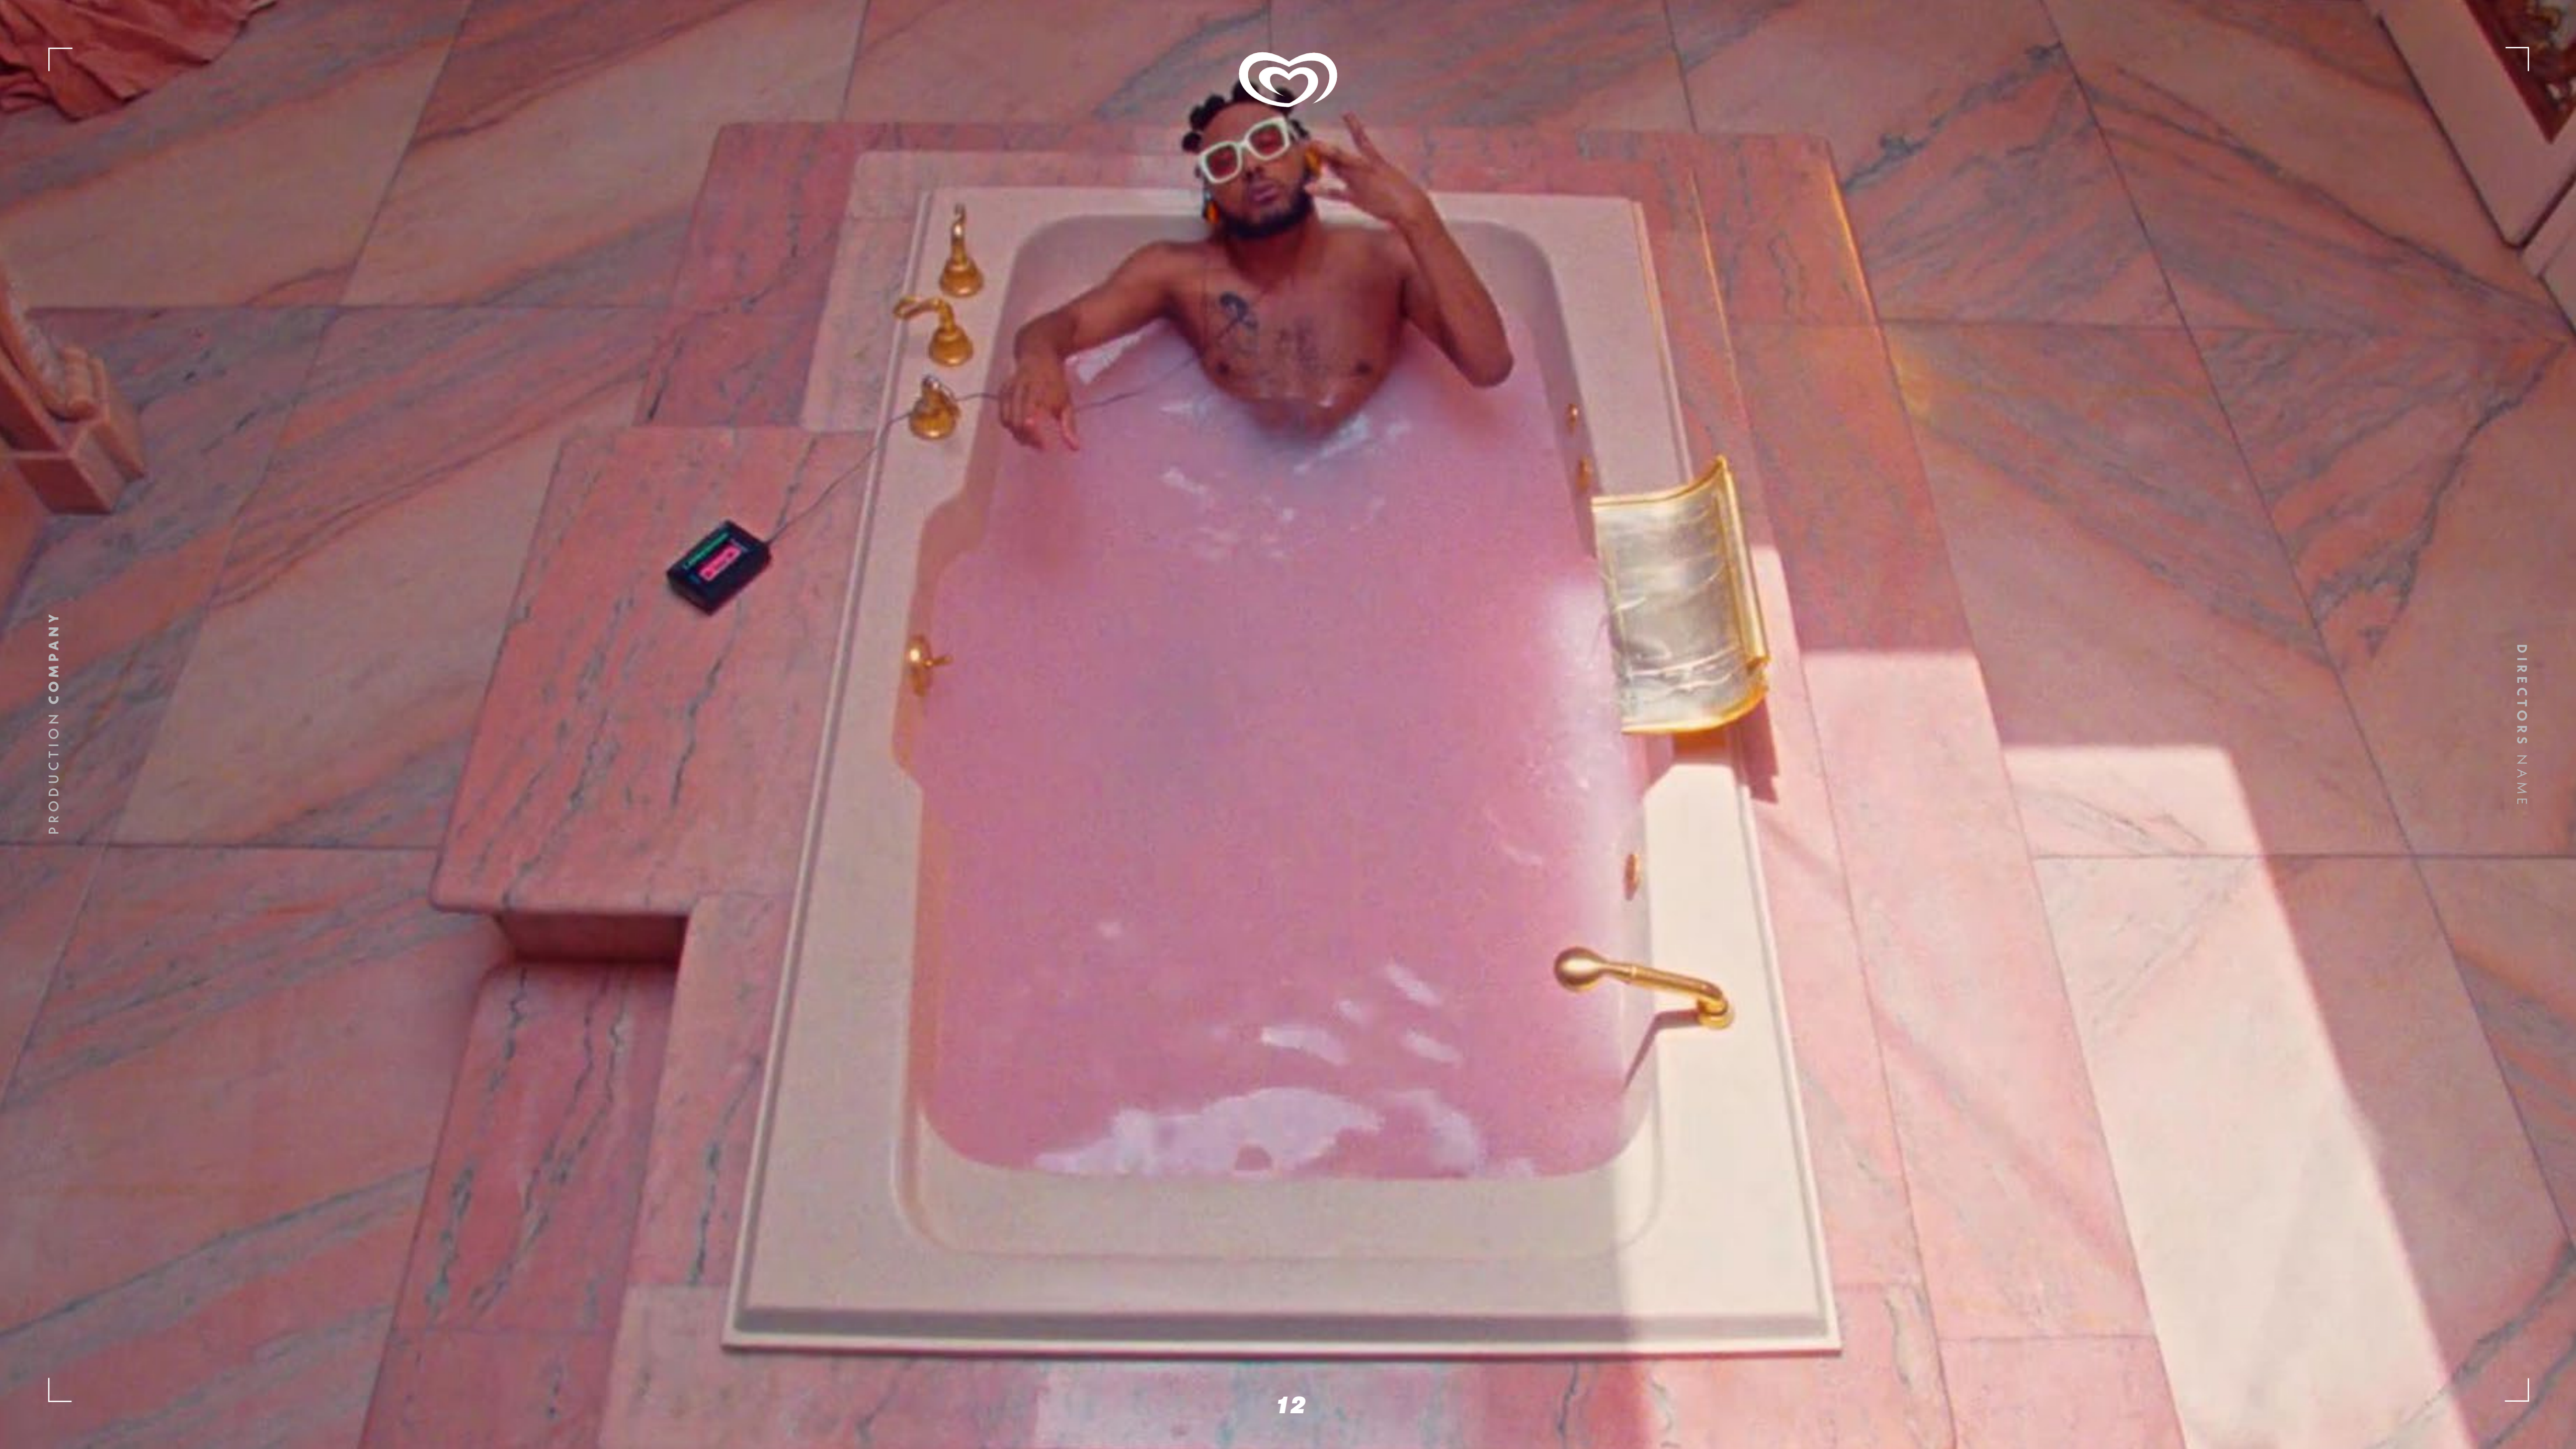

PRODUCTION COMPANY

DIRECTORS NAME